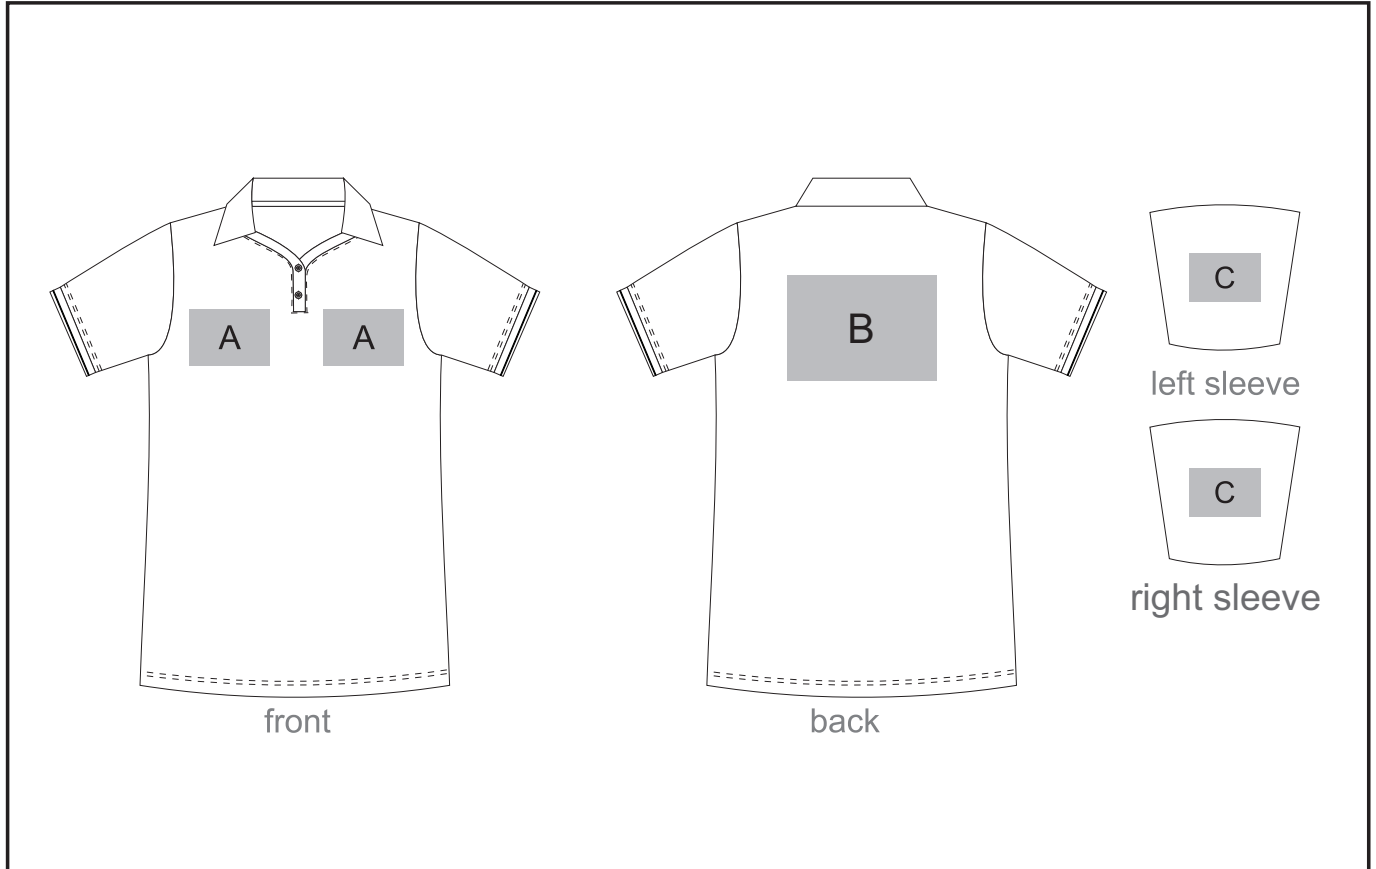

### Need to know:

- Includes 1-Position Digital Transfer (setup fee applies)
- **DTC/EMB** inclusive Parameters: Left/Right Chest or Back = 100mm x 100mm

2

#### **Position A**

1. Embroidery (EMB) - 9 colours  
Size: 100mm diameter
2. Screen Print (SA) - 1 colours  
Size: 100mm wide x 80mm high
3. Digital Transfer Clothing (DTC) - Full colour  
Size: 100mm wide x 100mm high

#### **Position B**

1. Embroidery (EMB) - 9 colours  
Size: 200mm wide x 200mm high
2. Screen Print (SA) - 1 colours  
Size: 260mm wide x 200mm high
3. Digital Transfer Clothing (DTC) - Full colour  
Size: 210mm wide x 148mm high

#### **Position C**

1. Embroidery (EMB) - 9 colours  
Size: 80mm diameter
2. Screen Print (SA) - 1 colours  
Size: 60mm wide x 60mm high
3. Digital Transfer Clothing (DTC) - Full colour  
Size: 80mm wide x 80mm high